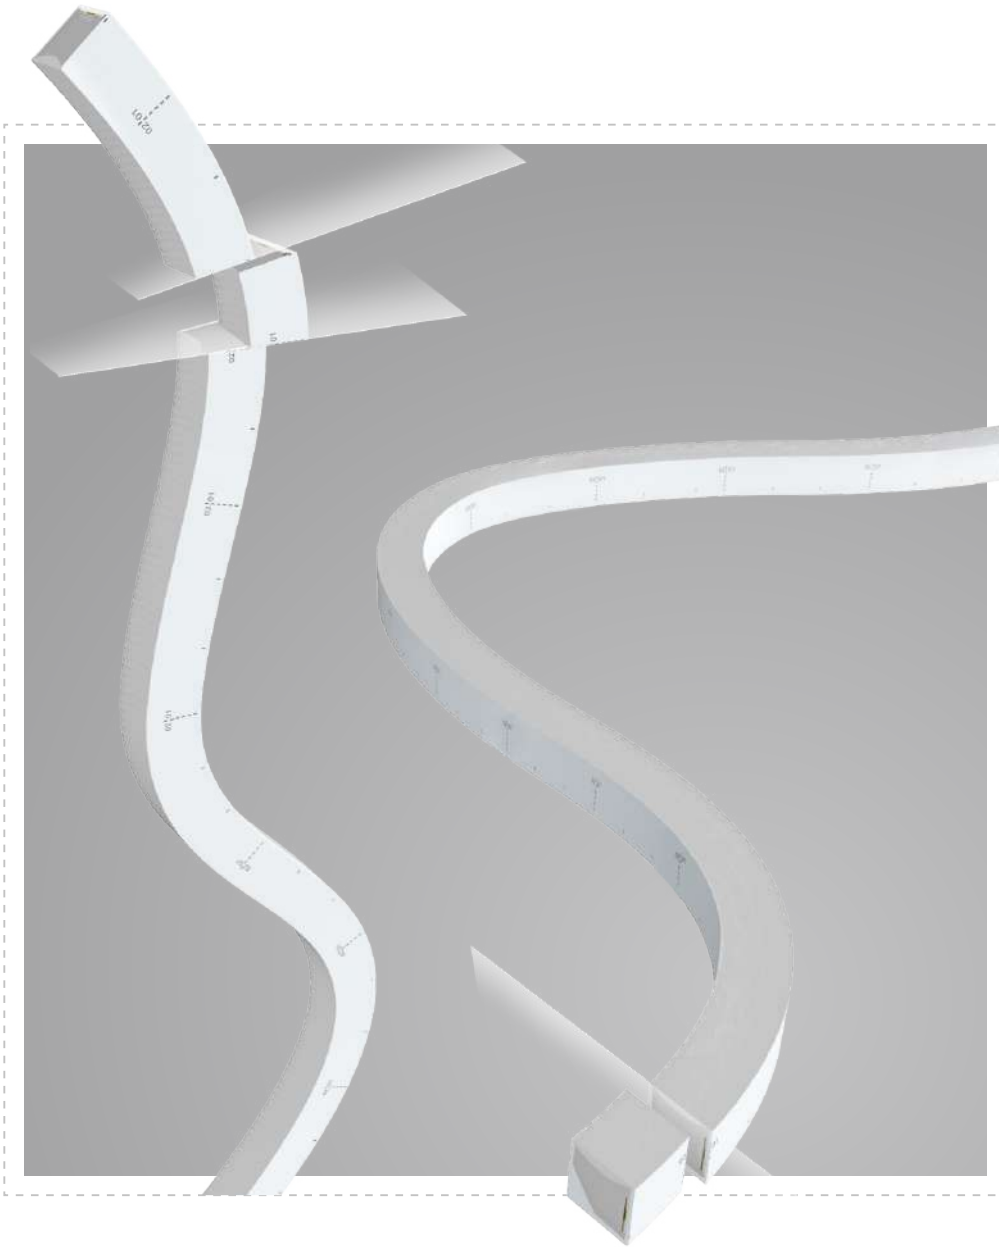

Short Unit Cuttable
LED Neon Flex
Get a Seamless Joint for Facade Lighting

Overview

The length of LED Neon Flex Light can be adjusted depending on how long the project requires, better adapting to different types of facades and forms with seamless joints. On-site cutting helps reduce waste and prevents length mismatch, greatly improving the convenience of construction.

Features

★ Convenient

You can cut the flex light as you like to the same length as the on-site project needs, decreasing replacement and maintenance costs.

★ Designed for Outdoor

High-performance silicone boasts great UV and wind resistance and withstands high/low temperature shocks ranging from $-40\sim 55^{\circ}\text{C}$, which is great for exterior lighting of towers and buildings. The IP68-rated neon flex light is durable and reliable in outdoor conditions and offers a long service life. Dimming/size/bending direction/light color options are available for different facades and installations.

★ Seamless Linear Lighting

The cuttable led neon flex comes with silicone injection moulded connectors with different outlet options, helping produce seamless linear lighting. Even if one bead fails to work, the entire light can still work because of circuit protection.

Connector

Mounting Profile

Name	Aluminum Profile	Serrated Aluminum Profile	Bendable Serrated Aluminum Profile
Picture			
Item Code	A/PL	SA/PL	BSA/PL
Length (mm)	35, 500, 1000, 2000	20, 500, 1000, 2000	500, 1000
Applicable to			