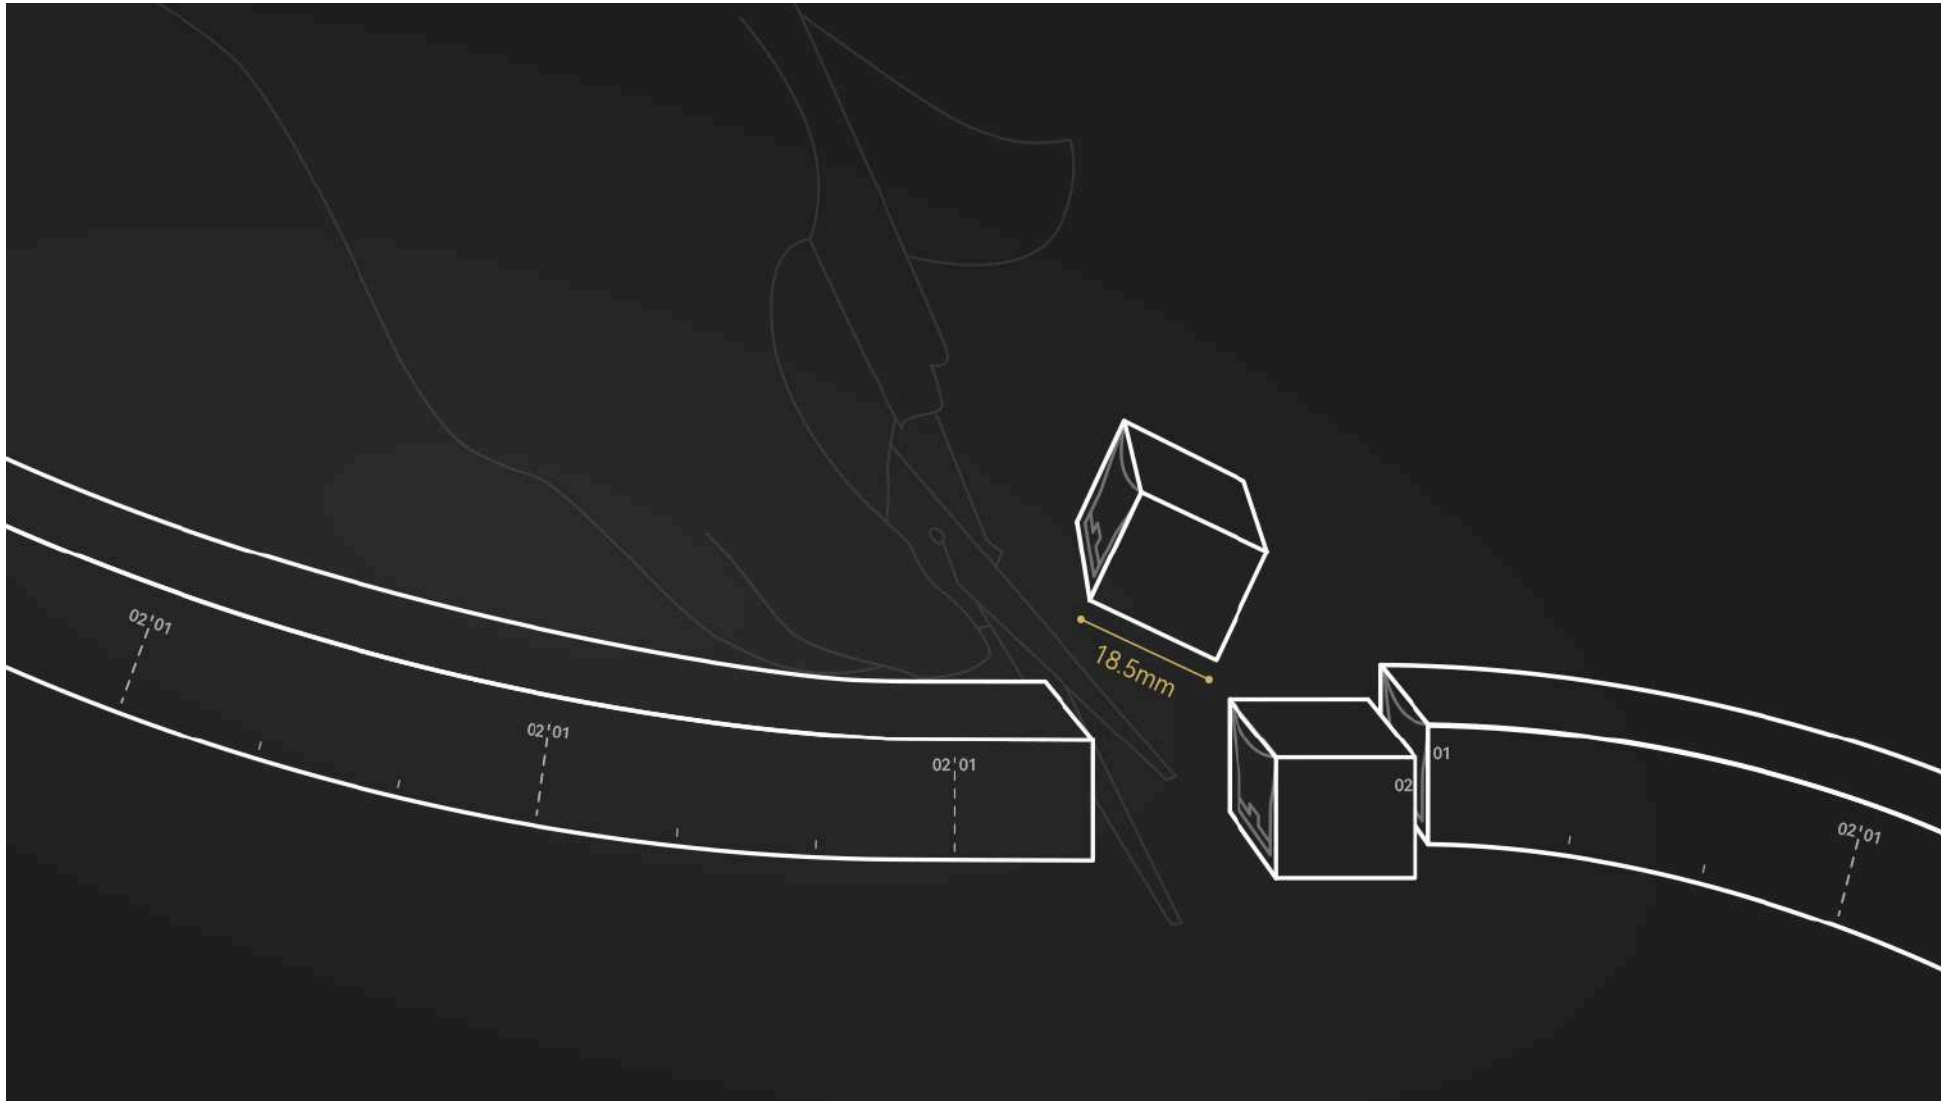

Short Unit Cuttable
LED Neon Flex
Get a Seamless Joint for Facade Lighting

Overview

The length of LED Neon Flex Light can be adjusted depending on how long the project requires, better adapting to different types of facades and forms with seamless joints. On-site cutting helps reduce waste and prevents length mismatch, greatly improving the convenience of construction.

Features

★ Convenient

You can cut the flex light as you like to the same length as the on-site project needs, decreasing replacement and maintenance costs.

★ Designed for Outdoor

High-performance silicone boasts great UV and wind resistance and withstands high/low temperature shocks ranging from $-40\sim 55^{\circ}\text{C}$, which is great for exterior lighting of towers and buildings. The IP68-rated neon flex light is durable and reliable in outdoor conditions and offers a long service life. Dimming/size/bending direction/light color options are available for different facades and installations.

★ Seamless Linear Lighting

The cuttable led neon flex comes with silicone injection moulded connectors with different outlet options, helping produce seamless linear lighting. Even if one bead fails to work, the entire light can still work because of circuit protection.

Connector

Mounting Profile

Name	Aluminum Profile	Serrated Aluminum Profile	Bendable Serrated Aluminum Profile
Picture			
Item Code	A/PL	SA/PL	BSA/PL
Length (mm)	35, 500, 1000, 2000	20, 500, 1000, 2000	500, 1000
Applicable to			