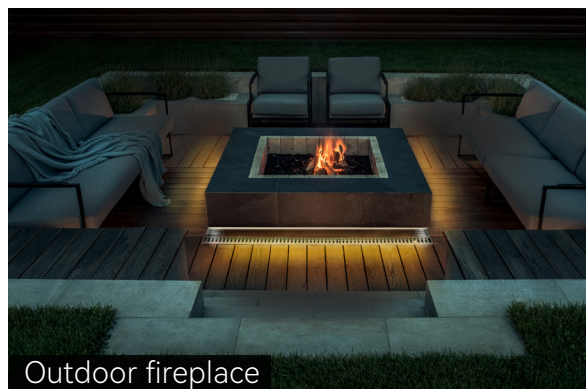

## Overview

AC/DC12V Low Voltage Flexible Linear Landscape Lights help you get inspired with top outdoor lighting ideas. The silicone-housed led landscape lights are built for outdoor use with outstanding waterproof, UV-resistant and dustproof performance, requiring little maintenance and safeguarding user safety. RGB light color options and dimmers are included to help create the right atmosphere for parties, dinners and gatherings. Houseowners can have these outdoor led light strips to highlight hard landscapes including pavilions, corridors, pot decorations and stone steps, as well as soft landscapes such as shrubs, lawns, and fountains.

## ★ Highly Adaptable

- Compactness and flexibility allow you to bend lights into various shapes. One single light strip can run continuously, perfect for outlining yards or gardens. The IP68 rating guarantees excellent performance in wet environments indoors and outdoors.
- Fixed mounting using profiles or use with poles for pathway lighting.
- The lights can be set up discreetly and blend seamlessly in the landscape layout, unleashing more creativity in lighting designers.

# Application

Sitting Area

Stairway

Outdoor Kitchen

Outdoor fireplace

Pergolas and Gazebos