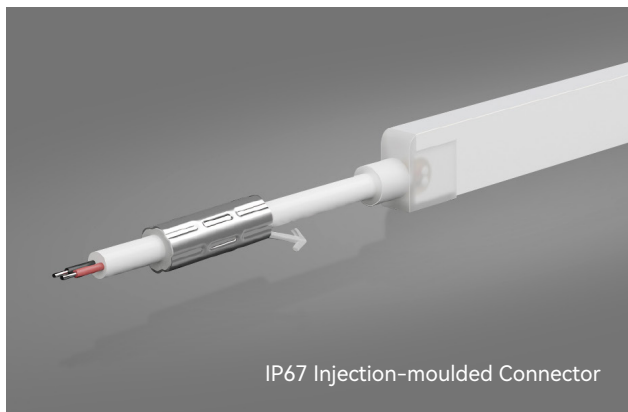

Light

Horizontal Bending		Article No.	SFR-F10B	SFR-F10B
		Light Color		
		Voltage & Circuit Type	12CV	12CV
		Power/m	4.5W	4.5W
		Lumen/m (3000K)	/	130lm
		Min. Cutting Length(mm)	41.7	41.7
Max. Running Length(m)	30	30		

Vertical Bending	Article No.	SFR-F16B	SFR-F16B	SFR-F16D	SFR-F16A	SFR-F16E	SFR-F16S8	SFR-F16S10	SFR-F16S8	SFR-F16S8
	Light Color									
	Voltage & Circuit Type	24CC	24CC	24CV	24CV	24CV	24CC	24CC	24CC	24CC
	Power/m	8W	12W	12W	12W	15W	12W	10W	12W	15W
	Lumen/m (3000K)	/	900lm	/	/	/	/	/	/	/
	Min. Cutting Length(mm)	125	83.3	83.3	100	100	125	100	125	125
	Max. Running Length(m)	20	15	15	10	8	15	15	15	10

Note: 12V lights are customizable.

Connector