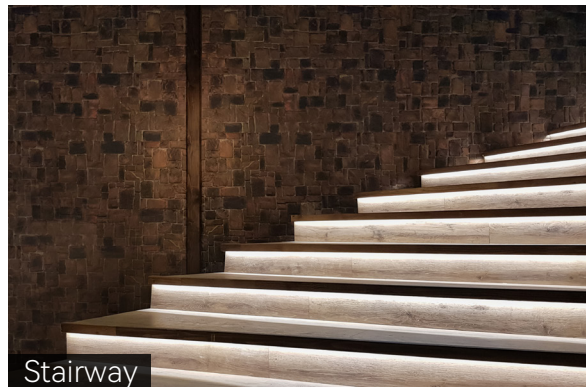

## ★ Highly Adaptable

- Compactness and flexibility allow you to bend lights into various shapes. One single light strip can run continuously, perfect for outlining yards or gardens. The IP68 rating guarantees excellent performance in wet environments indoors and outdoors.
- Fixed mounting using profiles or use with poles for pathway lighting.
- The lights can be set up discreetly and blend seamlessly in the landscape layout, unleashing more creativity in lighting designers.

# Application

Sitting Area

Stairway

Outdoor Kitchen

Outdoor fireplace

Pergolas and Gazebos