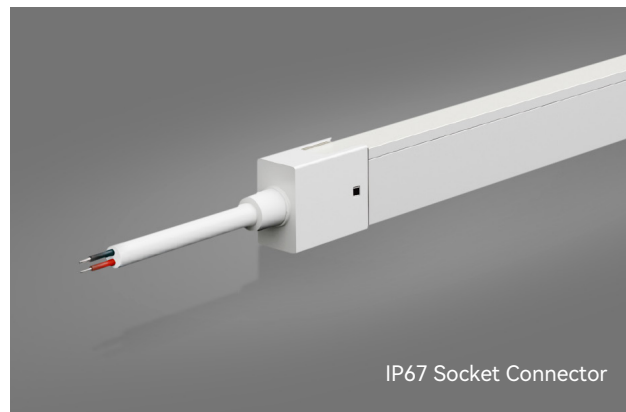

Light

Horizontal Bending		Article No.	SFR-F10B	SFR-F10B
		Light Color		
		Voltage & Circuit Type	12CV	12CV
		Power/m	4.5W	4.5W
		Lumen/m (3000K)	/	130lm
		Min. Cutting Length(mm)	41.7	41.7
Max. Running Length(m)	30	30		

Vertical Bending	Article No.	SFR-F16B	SFR-F16B	SFR-F16D	SFR-F16A	SFR-F16E	SFR-F16S8	SFR-F16S10	SFR-F16S8	SFR-F16S8
	Light Color									
	Voltage & Circuit Type	24CC	24CC	24CV	24CV	24CV	24CC	24CC	24CC	24CC
	Power/m	8W	12W	12W	12W	15W	12W	10W	12W	15W
	Lumen/m (3000K)	/	900lm	/	/	/	/	/	/	/
	Min. Cutting Length(mm)	125	83.3	83.3	100	100	125	100	125	125
	Max. Running Length(m)	20	15	15	10	8	15	15	15	10

Note: 12V lights are customizable.

Connector