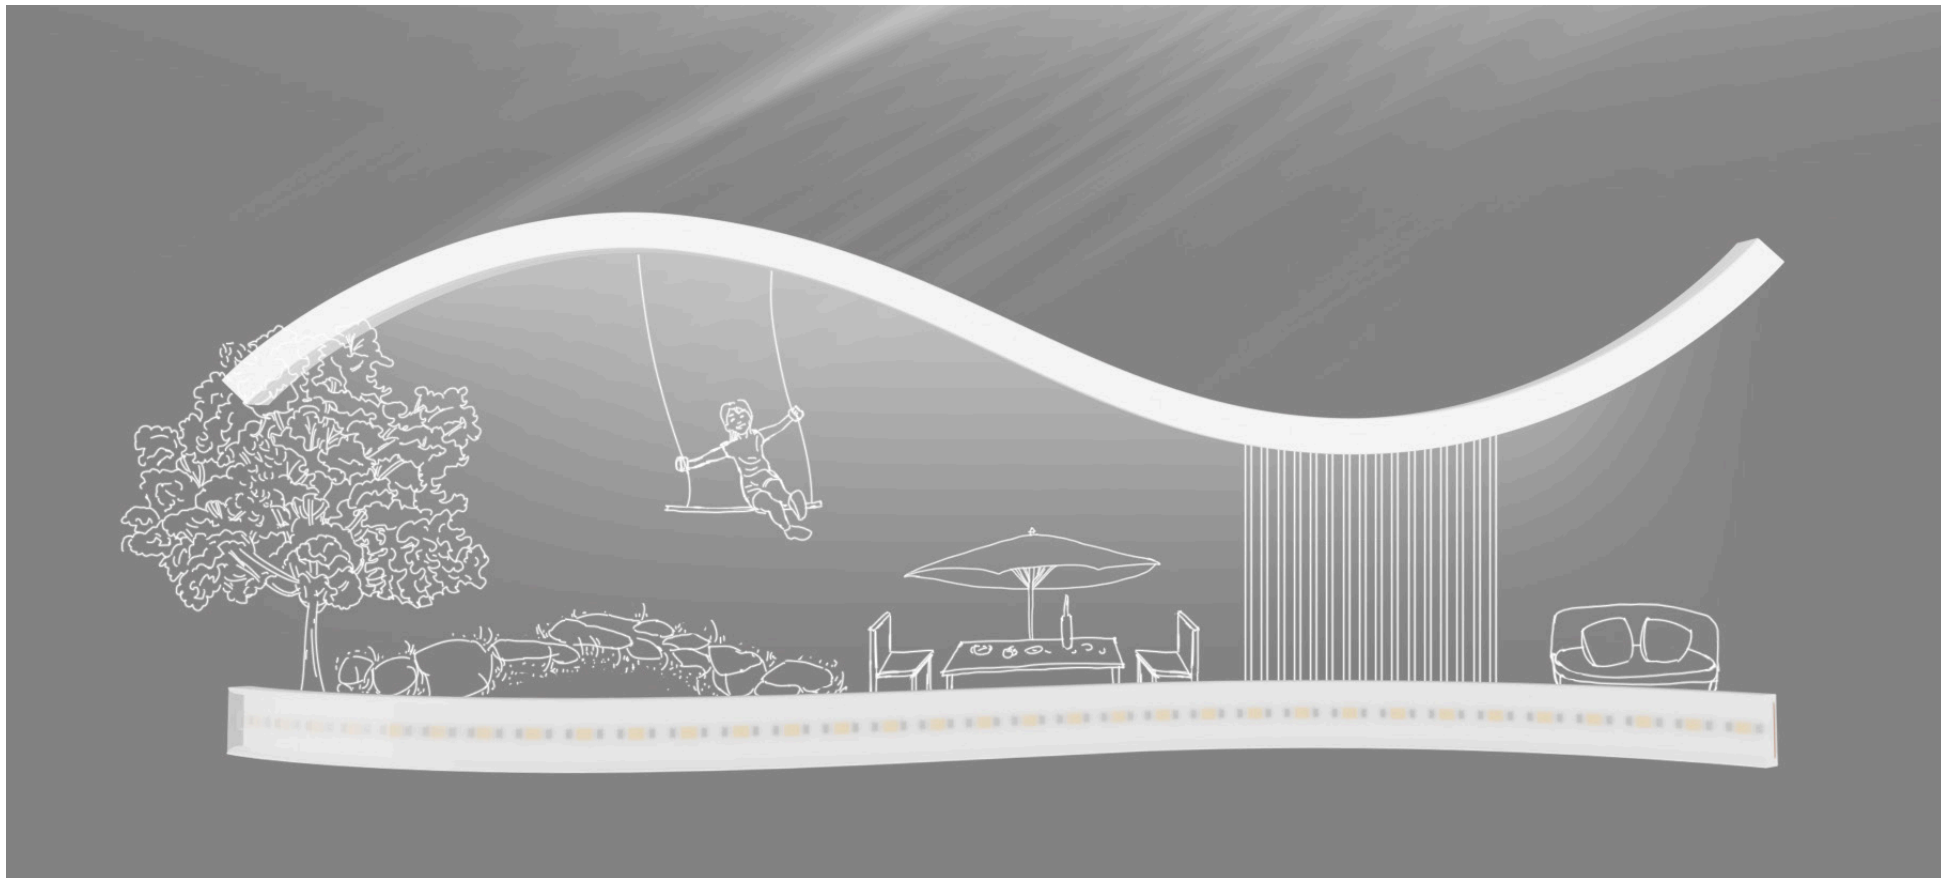

# 12V Low Voltage Landscape Lighting

Light Up Your Yard Safely & Stylishly

## Overview

AC/DC12V Low Voltage Flexible Linear Landscape Lights help you get inspired with top outdoor lighting ideas. The silicone-housed led landscape lights are built for outdoor use with outstanding waterproof, UV-resistant and dustproof performance, requiring little maintenance and safeguarding user safety. RGB light color options and dimmers are included to help create the right atmosphere for parties, dinners and gatherings. Houseowners can have these outdoor led light strips to highlight hard landscapes including pavilions, corridors, pot decorations and stone steps, as well as soft landscapes such as shrubs, lawns, and fountains.

## ★ Safe & Simple to Install

Low voltage landscape lights carry no electric shock risk, with wires be directly buried in shallow trenches.

## ★ Highly Adaptable

- Compactness and flexibility allow you to bend lights into various shapes. One single light strip can run continuously, perfect for outlining yards or gardens. The IP68 rating guarantees excellent performance in wet environments indoors and outdoors.
- Fixed mounting using profiles or use with poles for pathway lighting.
- The lights can be set up discreetly and blend seamlessly in the landscape layout, unleashing more creativity in lighting designers.